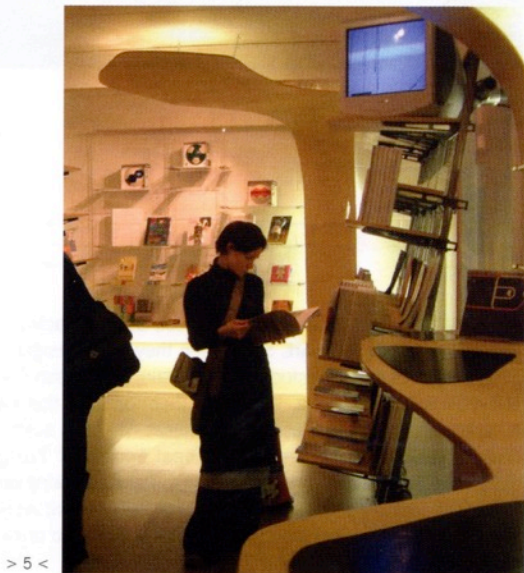

> 1 <

> 2 <

> 3 <

> 4 <

1 to 4_Magma in Clerkenwell Road, London 5_Magma in Manchester.
All Magma shops have been designed by Inside Out Systems Architects >
Telephone: +44 (0) 20 7249 8820 > E-mail: julie@insideoutsystems.com

01_8 Earlham Street London WC2H > T: +44 (0) 20 72408498
02_117-119 Clerkenwell Rd. London EC1 > T: +44 (0) 20 72429503
03_22 Oldham Street Manchester M1 > T: +44 (0) 161 2368777

> 5 <